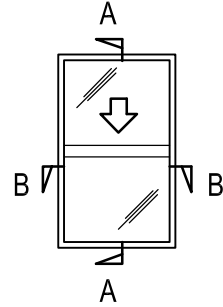

VERTICAL SLIDING WINDOW - SINGLE HUNG
SH1003 - INSTALLED INTO TYPICAL ALUMINIUM SHOPFRONT
 TOP SLIDES DOWN

- Features**
- Bottom pane fixed, Top pane slides down
 - Used as balcony window
 - Protection from falling
 - Swimming pool restriction
 - Fits all brand of aluminium joinery
 - Removable midseal closes off winter draughts

- Specifications**
- Wand available for opening tall windows
 - Frame height from 600mm to 3000mm
 - Frame width from 400mm to 1350mm
 - Toughened or laminate glass

Aluminium
 All aluminium finishes available