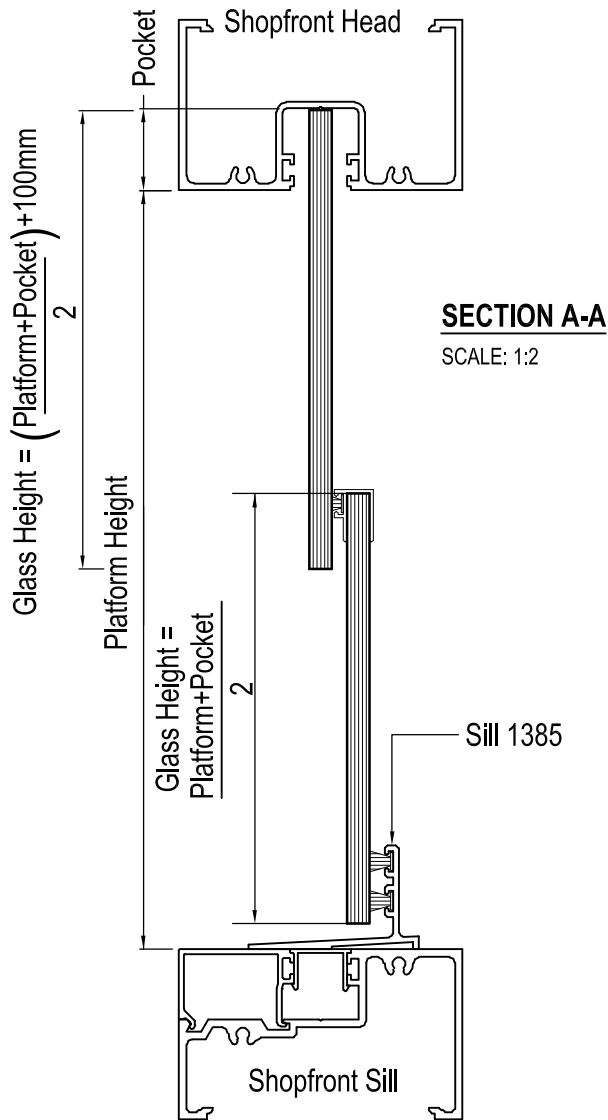

VERTICAL SLIDING WINDOW - SINGLE HUNG
SH1003 - INSTALLED INTO TYPICAL ALUMINIUM SHOPFRONT
 TOP SLIDES DOWN

- Features**
- Bottom pane fixed, Top pane slides down
 - Used as balcony window
 - Protection from falling
 - Swimming pool restriction
 - Fits all brand of aluminium joinery
 - Removable midseal closes off winter draughts

- Specifications**
- Wand available for opening tall windows
 - Frame height from 600mm to 3000mm
 - Frame width from 400mm to 1350mm
 - Toughened or laminate glass

Aluminium
 All aluminium finishes available