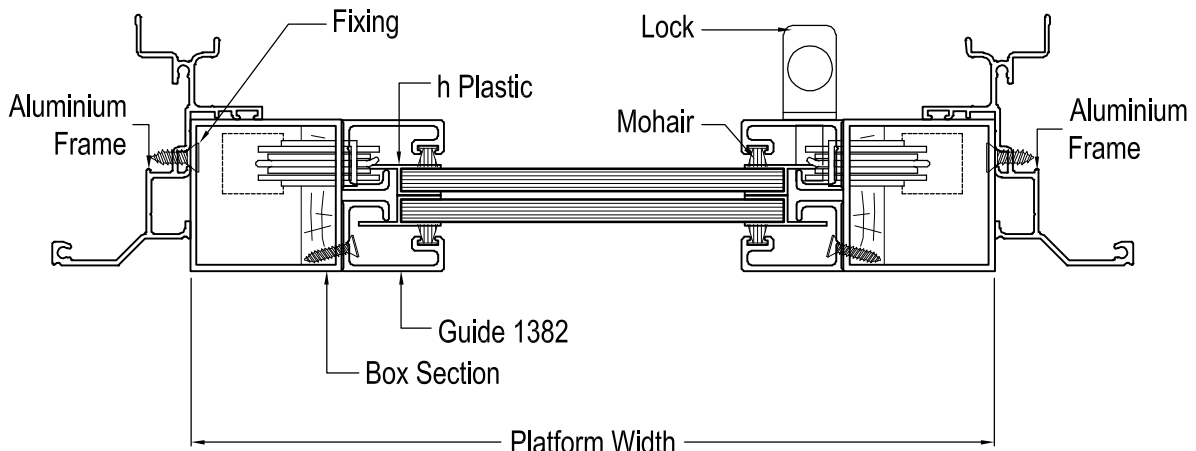

SECTION A-A

SCALE: 1:2

Features

- Bench is free of tracks
- Ideal for reception areas or serveries
- Veneer or solid wood panels instead of glass

Specifications

- Frame height from 600mm to 3000mm
- Frame width from 600mm to 1350mm
- Annealed, toughened or laminated glass
- Non standard sizes available
- All aluminium finishes available
- Timber guides available

SECTION B-B

SCALE: 1:2

Glass Width = Platform Width - Box Widths - 32 mm
Check with Neotec for box width