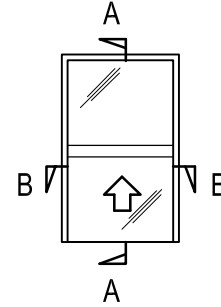

SECTION A-A

SCALE: 1:2

Features

- Bench is free of tracks
- Ideal for reception areas or serveries
- Veneer or solid wood panels instead of glass

Specifications

- Frame height from 600mm to 3000mm
- Frame width from 600mm to 1350mm
- Annealed, toughened or laminated glass
- Non standard sizes available
- All aluminium finishes available
- Timber guides available

SECTION B-B

SCALE: 1:2

Glass Width = Platform Width - Box Widths - 32 mm
Check with Neotec for box width