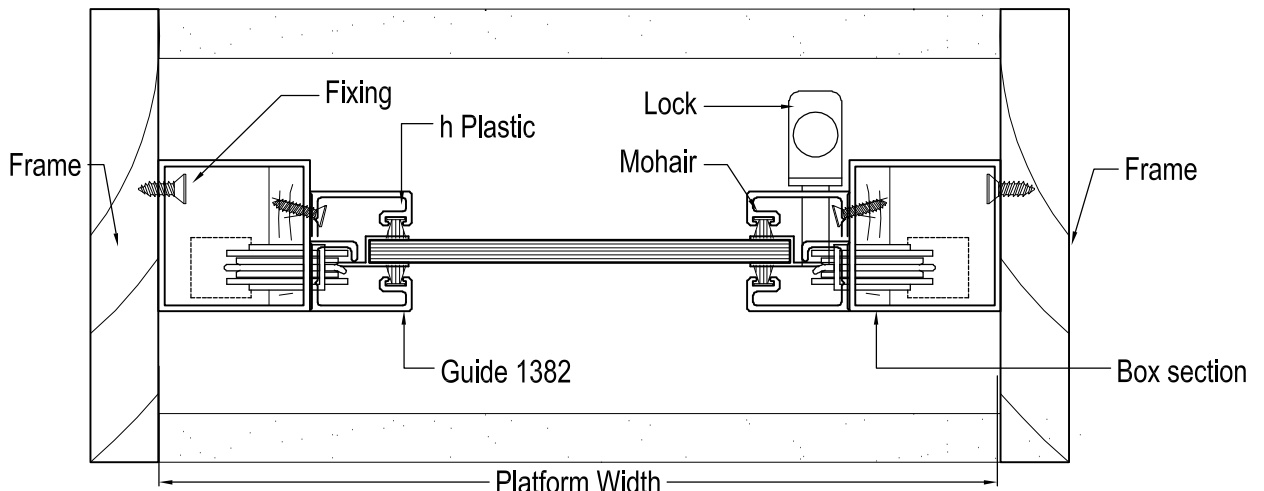

SECTION A-A

SCALE: 1:2

Features

- Single pane moves up into cavity
- Provides bottom opening access or ventilation
- Veneer or solid wood panels instead of glass

Specifications

- Frame height from 1000mm to 3000mm
- Frame width from 600mm to 1350mm
- Annealed, laminated or toughened glass
- Non standard sizes available
- All aluminium finishes available
- Timber guides available

SECTION B-B

SCALE: 1:2

Glass Width = Platform Width - Box Widths - 32mm
Check with NEOTEC for box widths